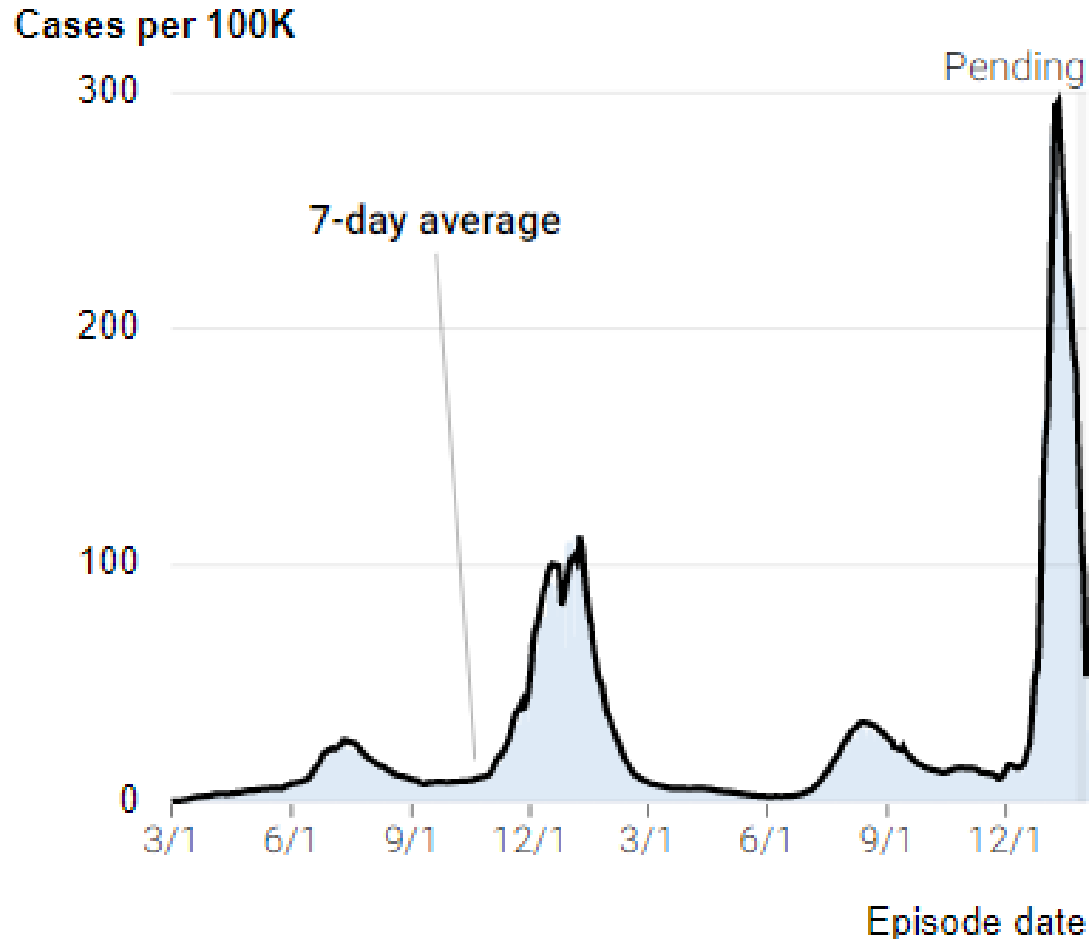

Testing Taskforce: New California confirmed COVID-19 cases

Avg. test positivity past 7 days: **13.4%**
Down 4.3% from last week

New cases are falling statewide

Daily New cases averaged over the last 7 days are slightly less than the Winter 2020 peak

Avg. Turnaround time ending 1/22: 1.8d
Turnaround time < 2 days: 75%
Turnaround time < 1 day: 58%

Reported February 2, 2022 with data as of February 1, 2022.

<https://covid19.ca.gov/state-dashboard/> <https://testing.covid19.ca.gov/>
[COVID-19 Cases Dashboard v2.0 - CA Open Data | Tableau Public](#)